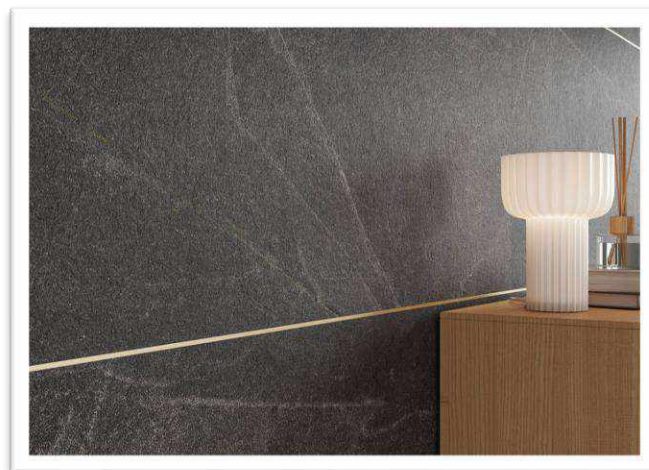

60x60/60x120 LAKESTONE [ES]

60x60 LAKESTONE GREY