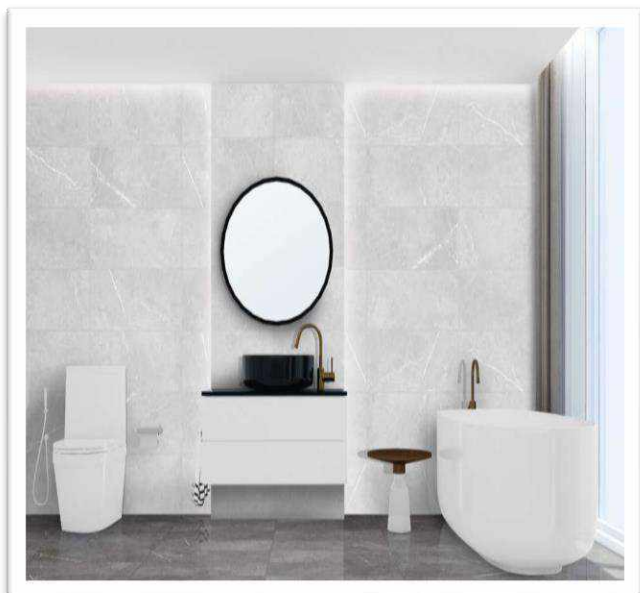

30x60/60x60 CENTURY [ES]

30x60 CENTURY **GRIS MATE**