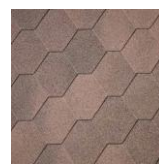

Superglass Hex

Edition: 20/02/2020

FIELD APPLICATION

Roofing material for commercial and Residential constructions with a roof pitch between 15° and 90°.

COLOURS

01- Black

03-Amazon Green

07-Dual Brown

10- Tile Red

20- Tile Red Ultra

23- Amazon Green Ultra

27- Dual Brown Ultra

DIMENSIONS

Length	1000 mm (+/- 3)
Width	318 mm (+/- 3)
Weight	+/- 22,96 kg/bd
Coverage/bundle	3 m ²
Schingles/bundle	22
Bundles/palet	45