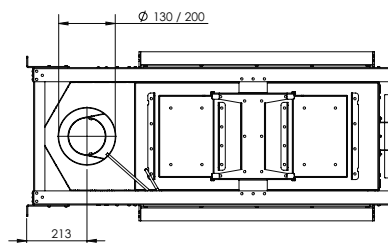

Flue material 130/200

* Inc. optional adjustable feet