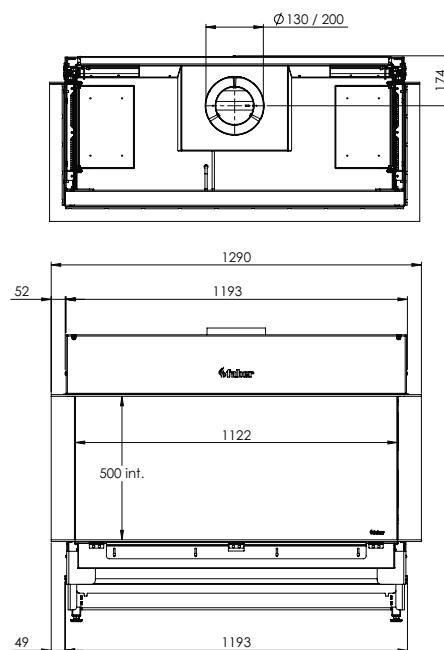

Flue material
130/200

* Incl. optional adjustable feet

Specifications

Exterior dimensions WxHxD in mm
1193 x 1023 x 574

Fire display WxHxD in mm
1050 x 500

System
Log Burner 2.0

Decoration
Log set

Back walls
Back wall smooth steel

Exterior dimensions WxHxD in mm
1242 x 1023 x 574

Fire display WxHxD in mm
1087 x 500 x 383

System
Log Burner 2.0

Decoration
Log set

Back walls
Back wall smooth steel

Remote
ITC Remote

Power
8,1 kW

Operating system
Honeywell

More product information?

Flue material 130/200

* Incl. optional adjustable feet

Specifications

Exterior dimensions WxHxD in mm
1290 x 1023 x 574

Fire display WxHxD in mm
1122 x 500 x 383

System
Log Burner 2.0