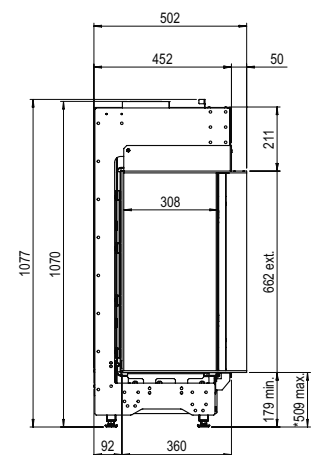

* Incl. optional adjustable feet

There is **so much to tell...**