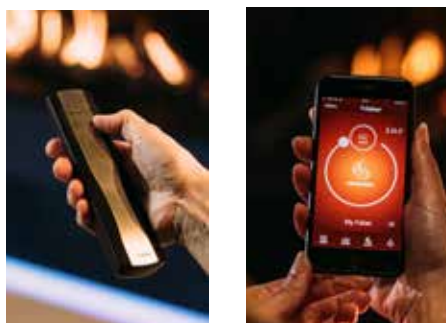

LINEAR FIRE

Matrix | 1300/400 III

DECORATION OPTIONS

More product information?

Flue material
130/200

* incl. optional adjustable feet

Specifications

Exterior dimensions WxHxD in mm
1540 x 827 x 452

Fire display WxHxD in mm
1372 x 400 x 257

System
Double Line Burner

Decoration
Log set or White Pebble

Back walls
Back wall smooth steel

Remote
Via app and ITC Remote

Power
10,5 kW

Operating system
Honeywell

Energy label
B

Options (at a surcharge)
Non-reflective glass
Black glass back wall
Adjustable feet
Wall bracket