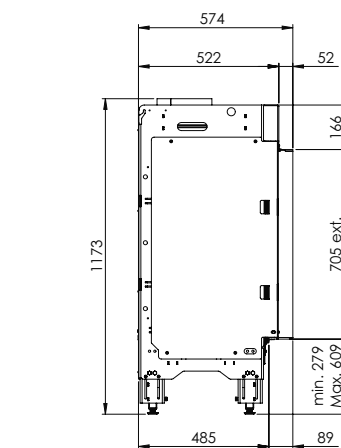

Flue material 130/200

* Incl. optional adjustable feet

Specifications

Exterior dimensions WxHxD in mm
1193 x 1173 x 574

Fire display WxHxD in mm
1050 x 650

System
Log Burner 3.0

Decoration
Log set

Back walls
Back wall smooth steel

Remote
Via app and ITC Remote

Power
10,1 kW

Operating system
Honeywell

Energy label
B

Options (at a surcharge)
HPL Module
Non-reflective glass
Black glass back wall
Inset depth 30 mm
Inset depth 100 mm
Adjustable feet
Wall bracket