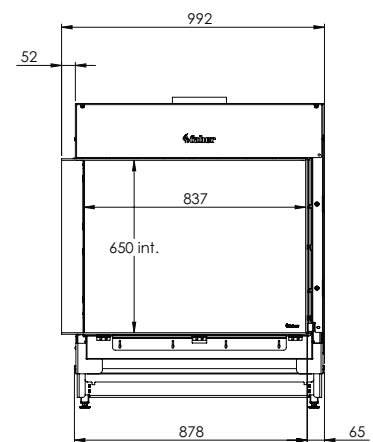

* Incl. optional adjustable feet

There is **so much to tell...**