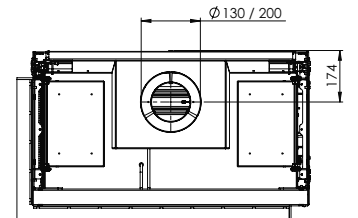

* Incl. optional adjustable feet

Specifications

Exterior dimensions WxHxD in mm
992 x 1023 x 574

Fire display WxHxD in mm
837 x 500 x 383

System
Log Burner 3.0

Decoration
Log set

Back walls
Back wall smooth steel

Remote
Via app and ITC Remote

Power
10,1 kW

Operating system
Honeywell

Energy label
B

Options (at a surcharge)
HPL Module
Non-reflective glass
Black glass back wall
Inset depth 30 mm
Inset depth 100 mm
Adjustable feet
Wall bracket