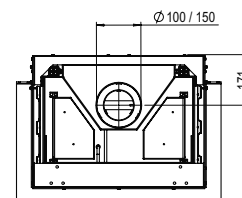

MatriX | 450/650 II

Specifications

Exterior dimensions WxHxD in mm
637 x 1077 x 502

Fire display WxHxD in mm
485 x 650 x 308

System
Log Burner 2.0

Decoration
Log set

Back walls
Back wall smooth steel

Remote
Symax

Specifications

Exterior dimensions WxHxD in mm
690 x 1077 x 502

Fire display WxHxD in mm
522 x 650 x 308

System
Log Burner 2.0

Decoration
Log set

Back walls
Back wall smooth steel

Remote
Symax

Power
6,8 kW