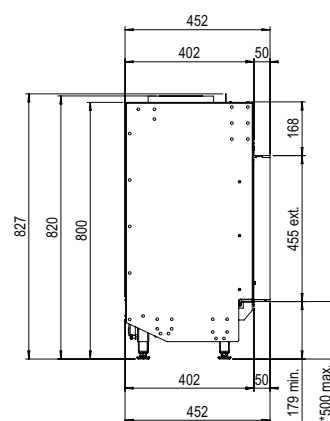

Exterior dimensions WxHxD in mm
943 x 1173 x 574

Fire display WxHxD in mm
800 x 650

System
Log Burner 3.0

Decoration
Log set

Back walls
Back wall smooth steel

Remote
Via app and ITC Remote

Power
10,3 kW

Operating system
Honeywell

Scan me

Discover!

In other words: an impressively sized fire with fantastic flames.

LINEAR FIRE

MatriX | 1050/400 I

DECORATION OPTIONS

More product information?

Flue material 130/200

* incl. optional adjustable feet

Specifications

Exterior dimensions WxHxD in mm
1183 x 827 x 452

Fire display WxHxD in mm
1050 x 400

System
Double Line Burner

Decoration
Log set or White Pebble

Back walls
Back wall smooth steel

DECORATION OPTIONS

More product information?

Flue material
130/200

* incl. optional adjustable feet

Specifications

Exterior dimensions WxHxD in mm
1237 x 827 x 452

Fire display WxHxD in mm
1085 x 400 x 257

System
Double Line Burner