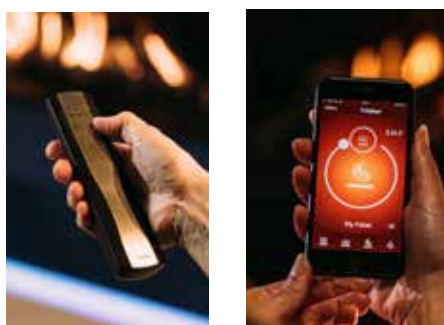

**Flue material
130/200**

Specifications

Exterior dimensions WxHxD in mm
1040 x 1173 x 574

Fire display WxHxD in mm
872 x 650 x 383

System
Log Burner 2.0

Decoration
Log set

Back walls
Back wall smooth steel

Remote
ITC Remote

Power
10,0 kW

Operating system
Honeywell

Energy label
B

Options (at a surcharge)

- Symbio Module
- Non-reflective glass
- Black glass back wall
- Inset depth 30 mm
- Inset depth 100 mm
- Adjustable feet
- Wall bracket