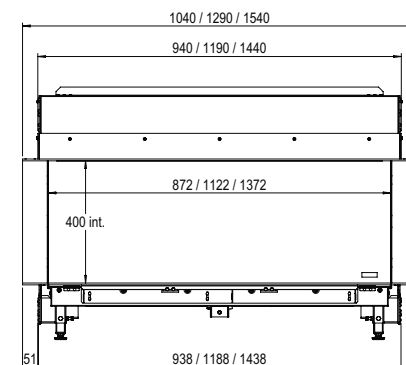

DECORATION OPTIONS

More product information?

Flue material
130/200

* incl. optional adjustable feet

There is **so much to tell...**