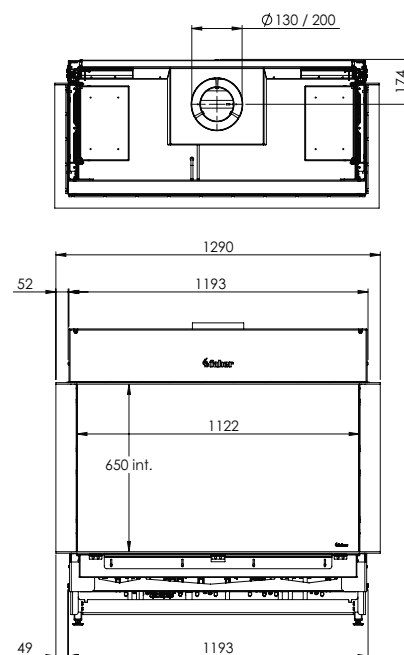

Flue material 130/200

* Incl. optional adjustable feet

Specifications

Exterior dimensions WxHxD in mm
1290 x 1173 x 574

Fire display WxHxD in mm
1122 x 650 x 383

System
Log Burner 3.0

Decoration
Log set

Back walls
Back wall smooth steel

Remote
Via app and ITC Remote

Power
10,1 kW

Operating system
Honeywell

Energy label
B

Options (at a surcharge)
HPL Module
Non-reflective glass
Black glass back wall
Inset depth 30 mm
Inset depth 100 mm
Adjustable feet
Wall bracket