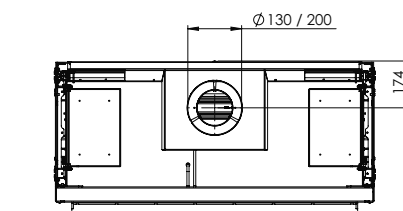

There is **so much to tell...**

DECORATION OPTIONS

Symbio module

More product information?

Flue material 130/200

* Incl. optional adjustable feet

Specifications

Exterior dimensions WxHxD in mm
1193 x 1173 x 574