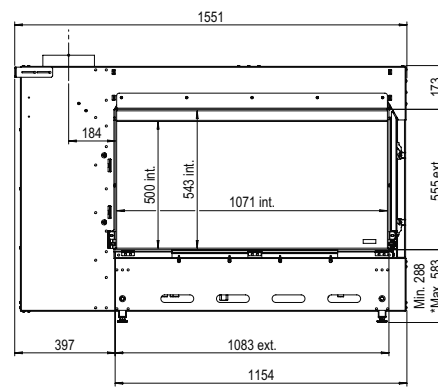

Flue material 130/200

* Incl. optional adjustable feet