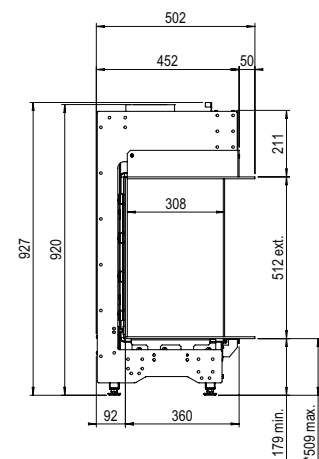

Flue material
130/200

* Incl. optional adjustable feet

Specifications

Exterior dimensions WxHxD in mm
1193 x 1023 x 574

Fire display WxHxD in mm
1050 x 500

System
Log Burner 2.0

Decoration
Log set

Back walls
Back wall smooth steel

* Incl. optional adjustable feet

Specifications

Exterior dimensions WxHxD in mm
1290 x 1173 x 574

Fire display WxHxD in mm
1122 x 650 x 383

System
Log Burner 2.0

Decoration
Log set

Back walls
Back wall smooth steel

MatriX | 450/500 III

DECORATION OPTIONS

Symbio module

More product information?

Flue material
100/150

*Incl. optional adjustable feet

Specifications

Exterior dimensions WxHxD in mm
690 x 927 x 502

Options (at a surcharge)
Symbio Module
Non-reflective glass
Black glass back wall
Adjustable feet
Wall bracket

There is **so much to tell...**

Specifications

Exterior dimensions WxHxD in mm
584 x 1077 x 497