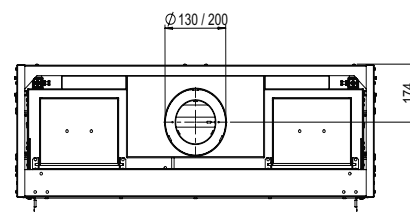

* incl. optional adjustable feet

There is **so much to tell...**