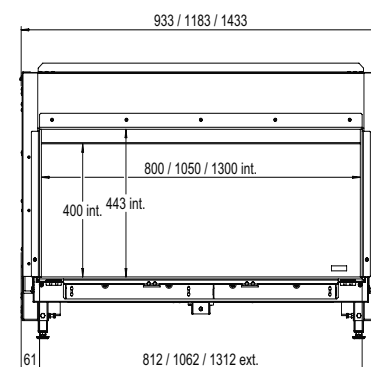

DECORATION OPTIONS

More product information?

Flue material
130/200

* incl. optional adjustable feet

There is **so much to tell...**