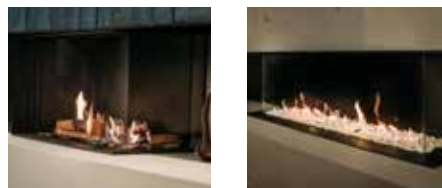

DECORATION OPTIONS

More product information?