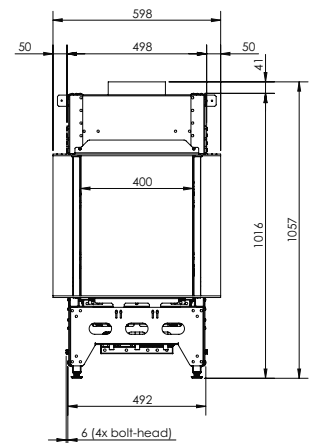

Specifications

Exterior dimensions WxHxD in mm
1354 x 1057 x 598

Fire display WxHxD in mm
850 x 500 x 400

System
Log Burner 3.0

Decoration
Log set

Back walls
Back wall smooth steel

Remote
Via app and ITC Remote

Power
10,7 kW

Operating system
Honeywell

Energy label
B

Options (at a surcharge)
HPL Module
Non-reflective glass
Black glass back wall
Adjustable feet