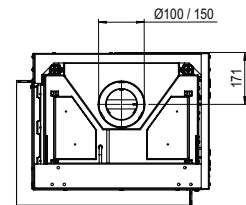

* Incl. optional adjustable feet

There is **so much to tell...**