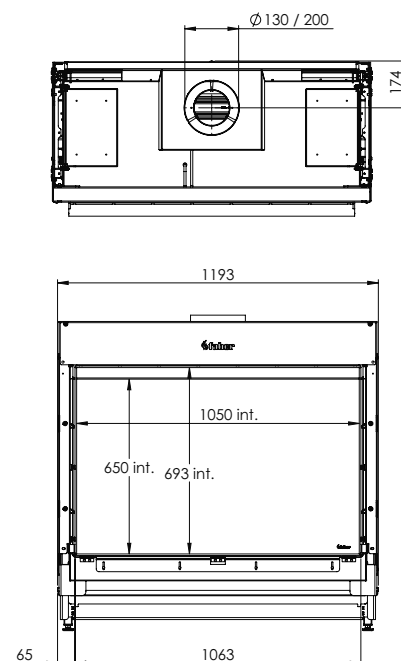

DECORATION OPTIONS

HPL module

More product information?

Flue material
130/200

* Incl. optional adjustable feet

Specifications

Exterior dimensions WxHxD in mm
1242 x 1023 x 574

Fire display WxHxD in mm
1087 x 500 x 383

DECORATION OPTIONS

HPL module

More product information?

Flue material
130/200

* Incl. optional adjustable feet

Specifications

Exterior dimensions WxHxD in mm
1604 x 1057 x 598

Fire display WxHxD in mm
1100 x 500 x 400

Exterior dimensions WxHxD in mm
1551 x 1057 x 598

Fire display WxHxD in mm
1071 x 500

System
Log Burner 3.0

Decoration
Log set

Back walls
Back wall smooth steel

Remote
Via app and ITC Remote

Power
10,7 kW

Operating system
Honeywell

Flue material 130/200

* Incl. optional adjustable feet

Specifications

Exterior dimensions WxHxD in mm
1193 x 1173 x 574

Fire display WxHxD in mm
1050 x 650

System
Log Burner 3.0

Decoration
Log set

Back walls
Back wall smooth steel