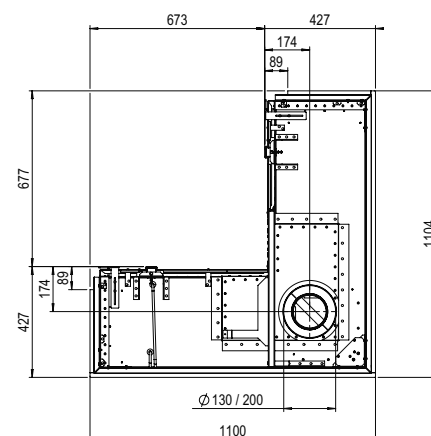

DECORATION OPTIONS

More product information?

Flue material
130/200

There is **so much to tell...**