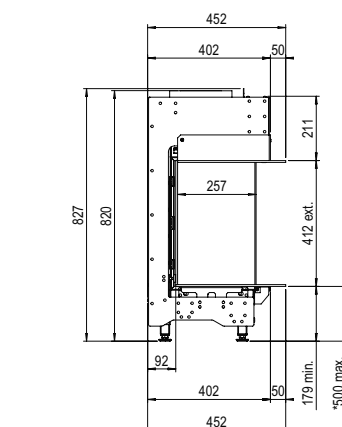

* incl. optional adjustable feet

Specifications

Exterior dimensions WxHxD in mm
1540 x 827 x 452

Fire display WxHxD in mm
1372 x 400 x 257

System
Double Line Burner

Decoration
Log set or White Pebble

Back walls
Back wall smooth steel

Remote
Via app and ITC Remote

Power
10,5 kW

Operating system
Honeywell

Energy label
B

Options (at a surcharge)
Non-reflective glass
Black glass back wall
Adjustable feet
Wall bracket