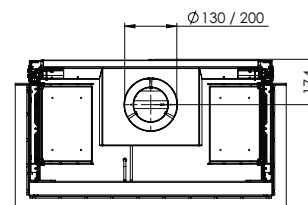

**Flue material
130/200**

Specifications

Exterior dimensions WxHxD in mm
1040 x 1173 x 574

Fire display WxHxD in mm
872 x 650 x 383

System
Log Burner 2.0

Decoration
Log set

Back walls
Back wall smooth steel

Remote
ITC Remote

Power
10,0 kW

Operating system
Honeywell

Energy label
B

Options (at a surcharge)

- Symbio Module
- Non-reflective glass
- Black glass back wall
- Inset depth 30 mm
- Inset depth 100 mm
- Adjustable feet
- Wall bracket