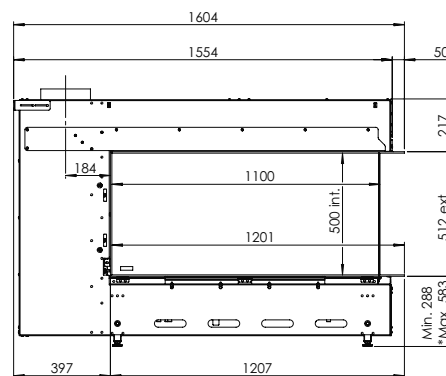

MatriX | 450/650 II

Specifications

Exterior dimensions WxHxD in mm
637 x 1077 x 502

Fire display WxHxD in mm
485 x 650 x 308

System
Log Burner 2.0

Decoration
Log set

Back walls
Back wall smooth steel

Remote
Symax

Specifications

Exterior dimensions WxHxD in mm
690 x 1077 x 502

Fire display WxHxD in mm
522 x 650 x 308

System
Log Burner 2.0

Decoration
Log set

Back walls
Back wall smooth steel

Remote
Symax

Power
6,8 kW

Exterior dimensions WxHxD in mm
992 x 1023 x 574

Fire display WxHxD in mm
837 x 500 x 383

System
Log Burner 2.0

Decoration
Log set

Back walls
Back wall smooth steel

Remote
ITC Remote

Power
8,1 kW

Operating system
Honeywell

DECORATION OPTIONS

HPL module

More product information?

Flue material
130/200

* Incl. optional adjustable feet

Specifications

Exterior dimensions WxHxD in mm
1604 x 1057 x 598

Fire display WxHxD in mm
1100 x 500 x 400