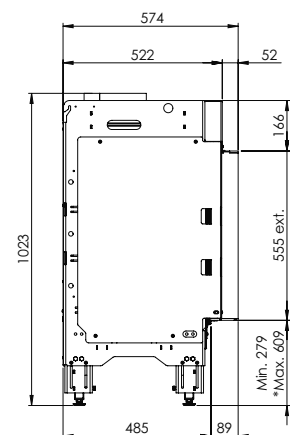

Flue material
130/200

* Incl. optional adjustable feet

Specifications

Exterior dimensions WxHxD in mm
1193 x 1023 x 574

Fire display WxHxD in mm
1050 x 500

System
Log Burner 2.0

Decoration
Log set

Back walls
Back wall smooth steel

Exterior dimensions WxHxD in mm
1242 x 1023 x 574

Fire display WxHxD in mm
1087 x 500 x 383

System
Log Burner 2.0

Decoration
Log set

Back walls
Back wall smooth steel

Remote
ITC Remote

Power
8,1 kW

Operating system
Honeywell