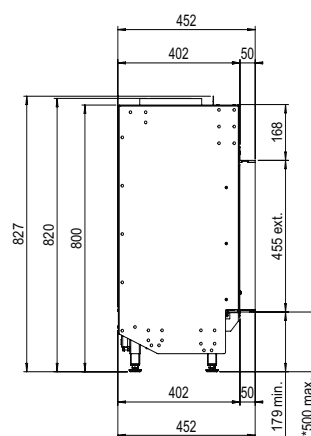

DECORATION OPTIONS

More product information?

Flue material
130/200

* incl. optional adjustable feet

There is **so much to tell...**