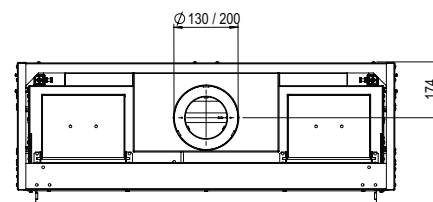

* incl. optional adjustable feet

Specifications

Exterior dimensions WxHxD in mm
1433 x 827 x 452

Fire display WxHxD in mm
1300 x 400

System
Double Line Burner

Decoration
Log set or White Pebble

Back walls
Back wall smooth steel

Remote
Via app and ITC Remote

Power
10,5 kW

Operating system
Honeywell

Energy label
B

Options (at a surcharge)
Non-reflective glass
Black glass back wall
Adjustable feet
Wall bracket