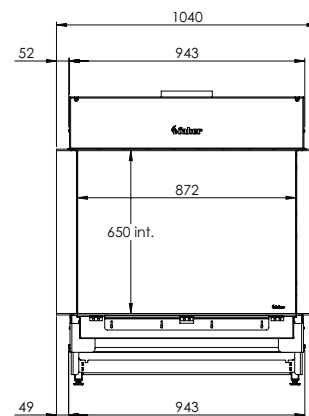

* Incl. optional adjustable feet