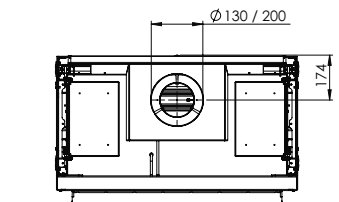

* Incl. optional adjustable feet

Specifications

Exterior dimensions WxHxD in mm
943 x 1173 x 574

Fire display WxHxD in mm
800 x 650

System
Log Burner 3.0

Decoration
Log set

Back walls
Back wall smooth steel

Remote
Via app and ITC Remote

Power
10,3 kW

Operating system
Honeywell

Energy label
B

Options (at a surcharge)
HPL Module
Non-reflective glass
Black glass back wall
Inset depth 30 mm
Inset depth 100 mm
Adjustable feet
Wall bracket