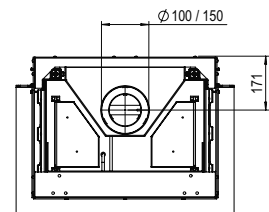

* Incl. optional adjustable feet

Specifications

Exterior dimensions WxHxD in mm
1290 x 1173 x 574

Fire display WxHxD in mm
1122 x 650 x 383

System
Log Burner 2.0

Decoration
Log set

Back walls
Back wall smooth steel

MatriX | 450/500 III

DECORATION OPTIONS

Symbio module

More product information?

Flue material
100/150

*Incl. optional adjustable feet

Specifications

Exterior dimensions WxHxD in mm
690 x 927 x 502

Options (at a surcharge)
Symbio Module
Non-reflective glass
Black glass back wall
Adjustable feet
Wall bracket

There is **so much to tell...**

Specifications

Exterior dimensions WxHxD in mm
584 x 1077 x 497