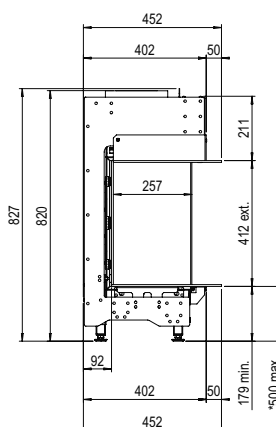

DECORATION OPTIONS

More product information?

Flue material
130/200

* incl. optional adjustable feet

There is **so much to tell...**