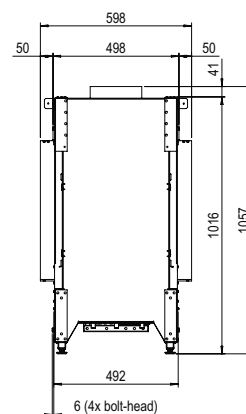

Specifications

Exterior dimensions WxHxD in mm
1551 x 1057 x 598

Fire display WxHxD in mm
1071 x 500

System
Log Burner 3.0

Decoration
Log set

Back walls
Back wall smooth steel

Remote
Via app and ITC Remote

Power
10,7 kW

Operating system
Honeywell

Energy label
B

Options (at a surcharge)
HPL Module
Non-reflective glass
Black glass back wall
Adjustable feet

There is **so much to tell...**