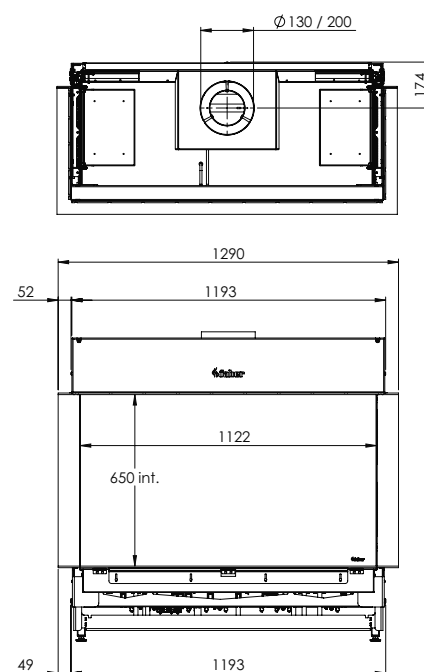

Flue material
130/200

* Incl. optional adjustable feet

Specifications

Exterior dimensions WxHxD in mm
1193 x 1023 x 574

Fire display WxHxD in mm
1050 x 500

System
Log Burner 2.0

Decoration
Log set

Back walls
Back wall smooth steel

Exterior dimensions WxHxD in mm
1242 x 1023 x 574

Fire display WxHxD in mm
1087 x 500 x 383

System
Log Burner 2.0

Decoration
Log set

Back walls
Back wall smooth steel

Remote
ITC Remote

Power
8,1 kW

Operating system
Honeywell

Fire display WxHxD in mm
1087 x 650 x 383

System
Log Burner 2.0

Decoration
Log set

Back walls
Back wall smooth steel

Remote
ITC Remote

Power
10,0 kW

Operating system
Honeywell

Energy label
B

* Incl. optional adjustable feet

Specifications

Exterior dimensions WxHxD in mm
1290 x 1173 x 574

Fire display WxHxD in mm
1122 x 650 x 383

System
Log Burner 2.0

Decoration
Log set

Back walls
Back wall smooth steel