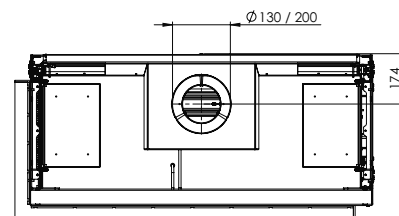

Flue material
130/200

* Incl. optional adjustable feet

Specifications

Exterior dimensions WxHxD in mm
1193 x 1023 x 574

Fire display WxHxD in mm
1050 x 500

System
Log Burner 2.0

Decoration
Log set

Back walls
Back wall smooth steel

There is **so much to tell...**

Matrix | 1050/500 II

DECORATION OPTIONS

Symbio module

More product information?

Flue material 130/200

* Incl. optional adjustable feet

Specifications

Exterior dimensions WxHxD in mm
1242 x 1023 x 574

Fire display WxHxD in mm
1087 x 500 x 383

System
Log Burner 2.0

Decoration
Log set

Back walls
Back wall smooth steel

Remote
ITC Remote

Power
8,1 kW

Operating system
Honeywell