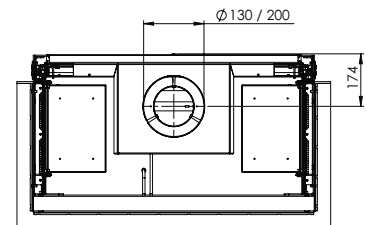

Specifications

Exterior dimensions WxHxD in mm
1040 x 1023 x 574

Fire display WxHxD in mm
872 x 500 x 383

System
Log Burner 2.0

Decoration
Log set

Back walls
Back wall smooth steel

Remote
ITC Remote

Power
8,1 kW

Operating system
Honeywell

Energy label
B

Options (at a surcharge)

Symbio Module
Non-reflective glass
Black glass back wall
Inset depth 30 mm
Inset depth 100 mm
Adjustable feet
Wall bracket