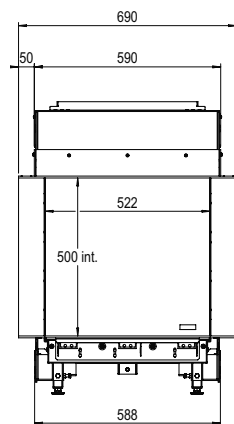

Fire display WxHxD in mm
1087 x 650 x 383

System
Log Burner 2.0

Decoration
Log set

Back walls
Back wall smooth steel

Remote
ITC Remote

Power
10,0 kW

Operating system
Honeywell

Energy label
B

* Incl. optional adjustable feet

Specifications

Exterior dimensions WxHxD in mm
1290 x 1173 x 574

Fire display WxHxD in mm
1122 x 650 x 383

System
Log Burner 2.0

Decoration
Log set

Back walls
Back wall smooth steel

MatriX | 450/500 III

DECORATION OPTIONS

Symbio module

More product information?

Flue material
100/150

*Incl. optional adjustable feet

Specifications

Exterior dimensions WxHxD in mm
690 x 927 x 502

Options (at a surcharge)
Symbio Module
Non-reflective glass
Black glass back wall
Adjustable feet
Wall bracket

There is **so much to tell...**

Specifications

Exterior dimensions WxHxD in mm
584 x 1077 x 497