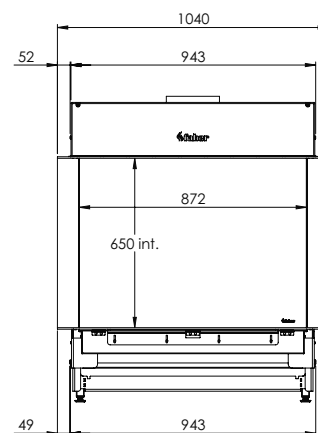

* Incl. optional adjustable feet