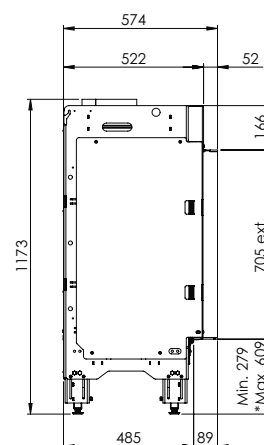

* Incl. optional adjustable feet