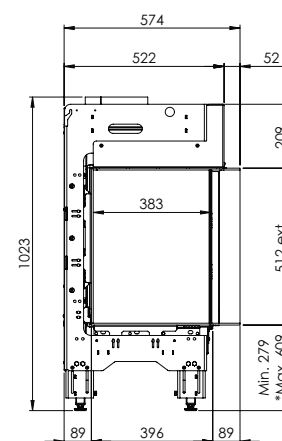

* Incl. optional adjustable feet

Specifications

Exterior dimensions WxHxD in mm
992 x 1023 x 574

Fire display WxHxD in mm
837 x 500 x 383

System
Log Burner 2.0

Decoration
Log set

Back walls
Back wall smooth steel

Remote
ITC Remote

Power
8,1 kW

Operating system
Honeywell

Energy label
B

Options (at a surcharge)

Symbio Module
Non-reflective glass
Black glass back wall
Inset depth 30 mm
Inset depth 100 mm
Adjustable feet
Wall bracket