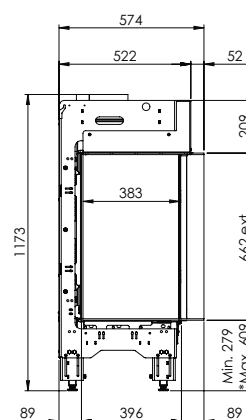

* Incl. optional adjustable feet