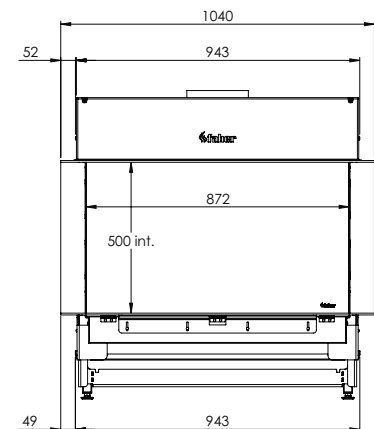

* Incl. optional adjustable feet

There is **so much to tell...**