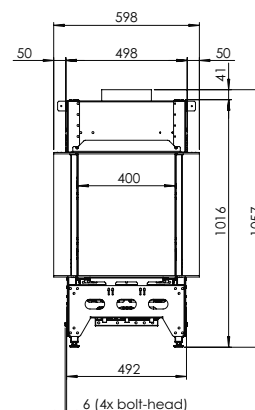

Specifications

Exterior dimensions WxHxD in mm
690 x 1077 x 502

Fire display WxHxD in mm
522 x 650 x 308

System
Log Burner 2.0

Decoration
Log set

Back walls
Back wall smooth steel

Remote
Symax

Power
6,8 kW

HYBRID FIRE

MatriX | 1050/500 III

Specifications

Exterior dimensions WxHxD in mm
1290 x 1023 x 574

Fire display WxHxD in mm
1122 x 500 x 383

System
Log Burner 3.0

Decoration
Log set

Back walls
Back wall smooth steel

DECORATION OPTIONS

HPL module

More product information?

Flue material
130/200

* Incl. optional adjustable feet

Specifications

Exterior dimensions WxHxD in mm
1604 x 1057 x 598

Fire display WxHxD in mm
1100 x 500 x 400

Exterior dimensions WxHxD in mm
1551 x 1057 x 598

Fire display WxHxD in mm
1071 x 500

System
Log Burner 3.0

Decoration
Log set

Back walls
Back wall smooth steel

Remote
Via app and ITC Remote

Power
10,7 kW

Operating system
Honeywell