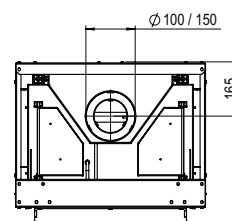

*Incl. optional adjustable feet