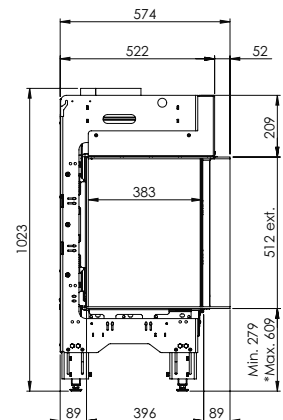

Exterior dimensions WxHxD in mm
1242 x 1173 x 574

Fire display WxHxD in mm
1087 x 650 x 383

System
Log Burner 3.0

Decoration
Log set

Back walls
Back wall smooth steel

Remote
Via app and ITC Remote

Power
10,1 kW

Exterior dimensions WxHxD in mm
1290 x 1173 x 574

Fire display WxHxD in mm
1122 x 650 x 383

System
Log Burner 3.0

Decoration
Log set

Back walls
Back wall smooth steel

Remote
Via app and ITC Remote

Power
10,1 kW

Specifications

Exterior dimensions WxHxD in mm
943 x 1023 x 574

Fire display WxHxD in mm
800 x 500

System
Log Burner 3.0

Decoration
Log set

Back walls
Back wall smooth steel

Remote
Via app and ITC Remote

Power
10,1 kW

HPL module

More product information?

Flue material
130/200

* Incl. optional adjustable feet

Specifications

Exterior dimensions WxHxD in mm
992 x 1023 x 574

Fire display WxHxD in mm
837 x 500 x 383

System
Log Burner 3.0