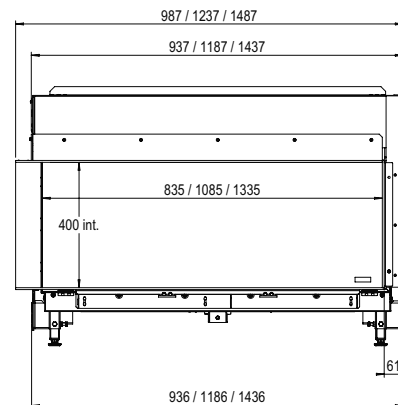

* incl. optional adjustable feet