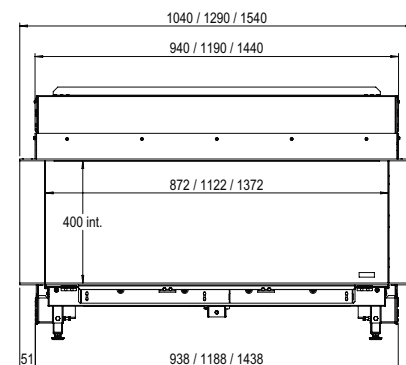

* incl. optional adjustable feet

Specifications

Exterior dimensions WxHxD in mm
1540 x 827 x 452

Fire display WxHxD in mm
1372 x 400 x 257

System
Double Line Burner

Decoration
Log set or White Pebble

Back walls
Back wall smooth steel

Remote
Via app and ITC Remote

Power
10,5 kW

Operating system
Honeywell

Energy label
B

Options (at a surcharge)
Non-reflective glass
Black glass back wall
Adjustable feet
Wall bracket