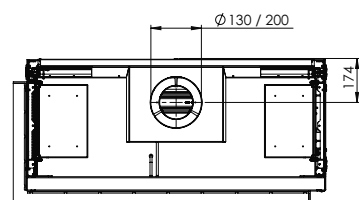

* Incl. optional adjustable feet