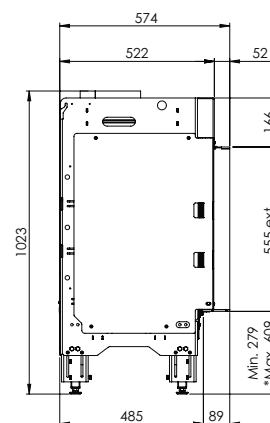

* Incl. optional adjustable feet

There is **so much to tell...**