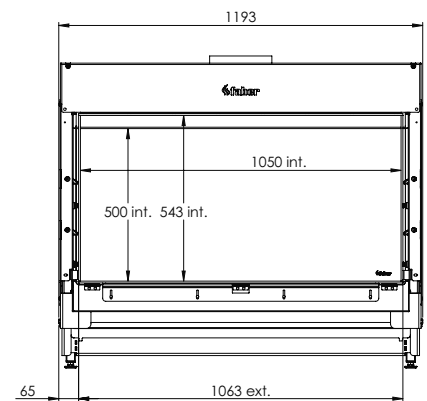

Flue material
130/200

* Incl. optional adjustable feet

Specifications

Exterior dimensions WxHxD in mm
1193 x 1023 x 574

Fire display WxHxD in mm
1050 x 500

System
Log Burner 2.0

Decoration
Log set

Back walls
Back wall smooth steel

Exterior dimensions WxHxD in mm
1242 x 1023 x 574

Fire display WxHxD in mm
1087 x 500 x 383

System
Log Burner 2.0

Decoration
Log set

Back walls
Back wall smooth steel

Remote
ITC Remote

Power
8,1 kW

Operating system
Honeywell