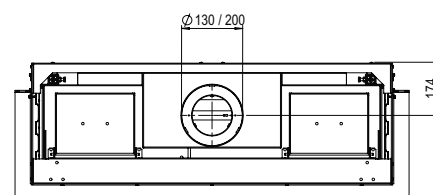

* incl. optional adjustable feet

Specifications

Exterior dimensions WxHxD in mm
1540 x 827 x 452

Fire display WxHxD in mm
1372 x 400 x 257

System
Double Line Burner

Decoration
Log set or White Pebble

Back walls
Back wall smooth steel

Remote
Via app and ITC Remote

Power
10,5 kW

Operating system
Honeywell

Energy label
B

Options (at a surcharge)
Non-reflective glass
Black glass back wall
Adjustable feet
Wall bracket