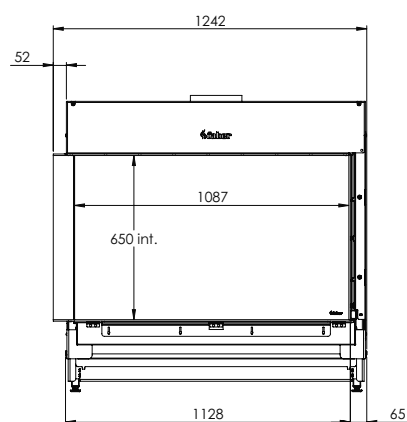

* Incl. optional adjustable feet