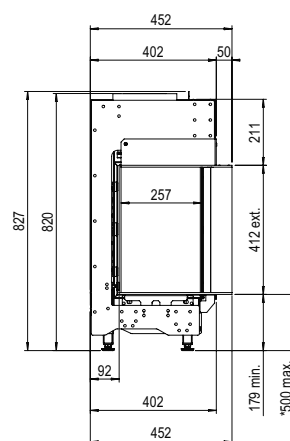

* incl. optional adjustable feet

Specifications

Exterior dimensions WxHxD in mm
1183 x 827 x 452

Fire display WxHxD in mm
1050 x 400

System
Double Line Burner

Decoration
Log set or White Pebble

Back walls
Back wall smooth steel

DECORATION OPTIONS

More product information?

Flue material
130/200

* incl. optional adjustable feet

Specifications

Exterior dimensions WxHxD in mm
1237 x 827 x 452

Fire display WxHxD in mm
1085 x 400 x 257

System
Double Line Burner