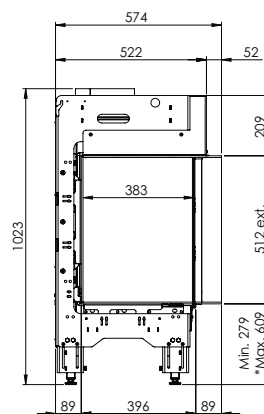

Flue material 130/200

* Incl. optional adjustable feet