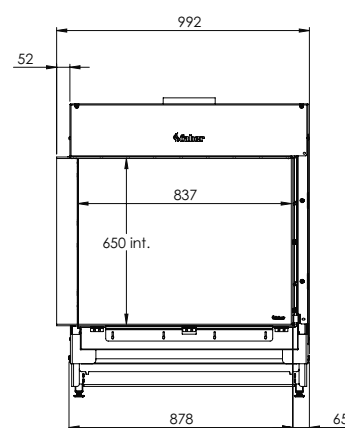

* Incl. optional adjustable feet

There is **so much to tell...**