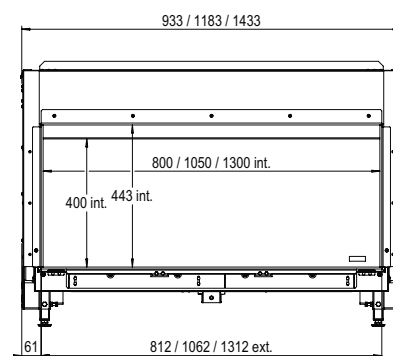

Exterior dimensions WxHxD in mm
943 x 1173 x 574

Fire display WxHxD in mm
800 x 650

System
Log Burner 3.0

Decoration
Log set

Back walls
Back wall smooth steel

Remote
Via app and ITC Remote

Power
10,3 kW

Operating system
Honeywell

* incl. optional adjustable feet

Specifications

Exterior dimensions WxHxD in mm
1183 x 827 x 452

Fire display WxHxD in mm
1050 x 400

System
Double Line Burner

Decoration
Log set or White Pebble

Back walls
Back wall smooth steel