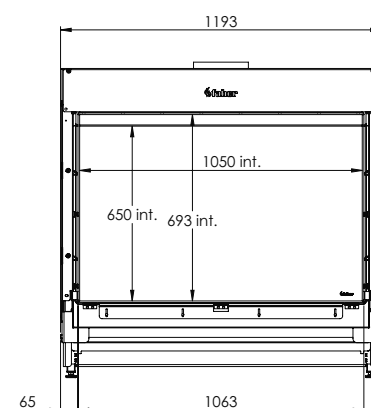

Exterior dimensions WxHxD in mm
1242 x 1023 x 574

Fire display WxHxD in mm
1087 x 500 x 383

System
Log Burner 2.0

Decoration
Log set

Back walls
Back wall smooth steel

Remote
ITC Remote

Power
8,1 kW

Operating system
Honeywell

More product information?

Flue material 130/200

* Incl. optional adjustable feet

Specifications

Exterior dimensions WxHxD in mm
1290 x 1023 x 574

Fire display WxHxD in mm
1122 x 500 x 383

System
Log Burner 2.0

There is **so much to tell...**

DECORATION OPTIONS

Symbio module

More product information?

Flue material 130/200

* Incl. optional adjustable feet

Specifications

Exterior dimensions WxHxD in mm
1193 x 1173 x 574

Fire display WxHxD in mm
1050 x 650

System
Log Burner 2.0

Decoration
Log set

Back walls
Back wall smooth steel

Remote
ITC Remote

Power
10,0 kW

Operating system
Honeywell

Energy label
B