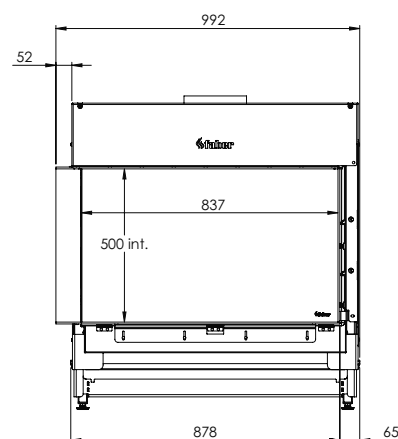

* Incl. optional adjustable feet

Specifications

Exterior dimensions WxHxD in mm
992 x 1023 x 574

Fire display WxHxD in mm
837 x 500 x 383

System
Log Burner 2.0

Decoration
Log set

Back walls
Back wall smooth steel

Remote
ITC Remote

Power
8,1 kW

Operating system
Honeywell

Energy label
B

Options (at a surcharge)

Symbio Module
Non-reflective glass
Black glass back wall
Inset depth 30 mm
Inset depth 100 mm
Adjustable feet
Wall bracket