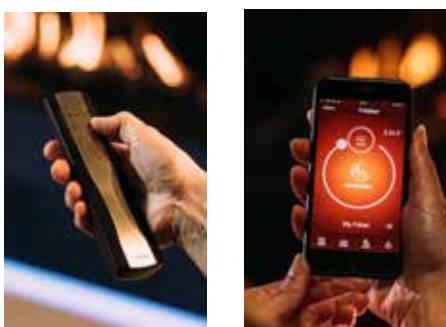

Specifications

Exterior dimensions WxHxD in mm
1242 x 1023 x 574

Fire display WxHxD in mm
1087 x 500 x 383

System
Log Burner 2.0

Decoration
Log set

Back walls
Back wall smooth steel

Remote
ITC Remote

Power
8,1 kW

Operating system
Honeywell

Energy label
B

Options (at a surcharge)

Symbio Module
Non-reflective glass
Black glass back wall
Inset depth 30 mm
Inset depth 100 mm
Adjustable feet
Wall bracket