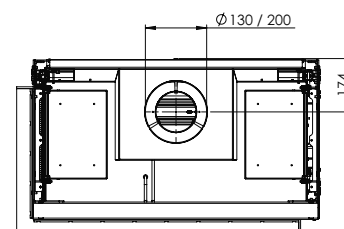

* Incl. optional adjustable feet

Specifications

Exterior dimensions WxHxD in mm
992 x 1023 x 574

Fire display WxHxD in mm
837 x 500 x 383

System
Log Burner 2.0

Decoration
Log set

Back walls
Back wall smooth steel

Remote
ITC Remote

Power
8,1 kW

Operating system
Honeywell

Energy label
B

Options (at a surcharge)

Symbio Module
Non-reflective glass
Black glass back wall
Inset depth 30 mm
Inset depth 100 mm
Adjustable feet
Wall bracket