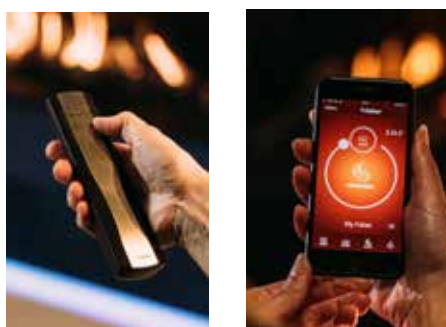

Remote
Via app and ITC Remote

Power
8,7 kW

Operating system
Honeywell

Energy label
A

Options (at a surcharge)
Non-reflective glass
Black glass back wall
Adjustable feet
Wall bracket

There is **so much to tell...**