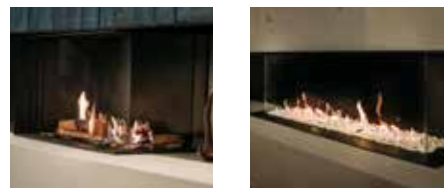

DECORATION OPTIONS

More product information?

Flue material
130/200