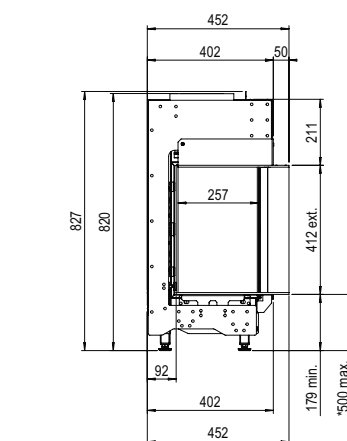

* incl. optional adjustable feet