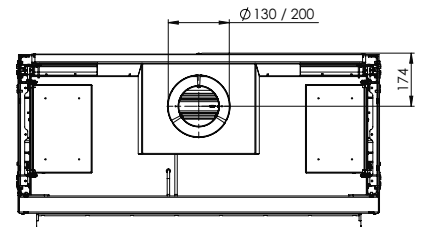

Flue material
130/200

* Incl. optional adjustable feet

Specifications

Exterior dimensions WxHxD in mm
1193 x 1023 x 574

Fire display WxHxD in mm
1050 x 500

System
Log Burner 2.0

Decoration
Log set

Back walls
Back wall smooth steel