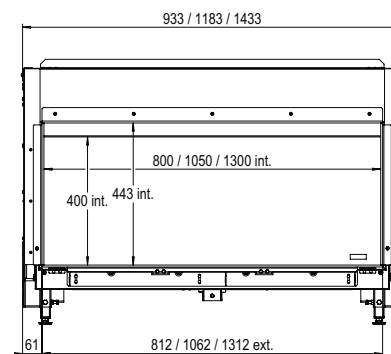

* incl. optional adjustable feet

Specifications

Exterior dimensions WxHxD in mm
1433 x 827 x 452

Fire display WxHxD in mm
1300 x 400

System
Double Line Burner

Decoration
Log set or White Pebble

Back walls
Back wall smooth steel

Remote
Via app and ITC Remote

Power
10,5 kW

Operating system
Honeywell

Energy label
B

Options (at a surcharge)
Non-reflective glass
Black glass back wall
Adjustable feet
Wall bracket