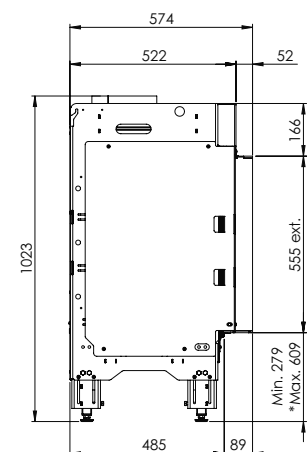

* Incl. optional adjustable feet