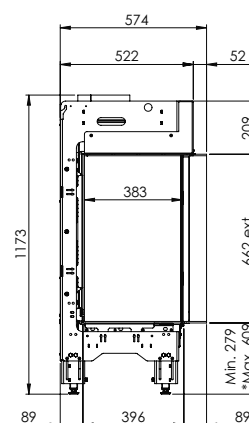

* Incl. optional adjustable feet

There is **so much to tell...**