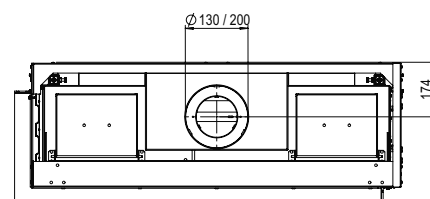

* incl. optional adjustable feet