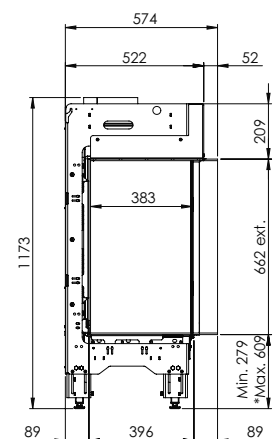

* Incl. optional adjustable feet

There is **so much to tell...**