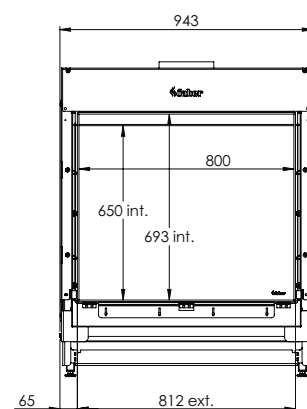

* Incl. optional adjustable feet