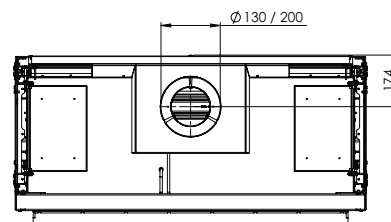

* Incl. optional adjustable feet

There is **so much to tell...**