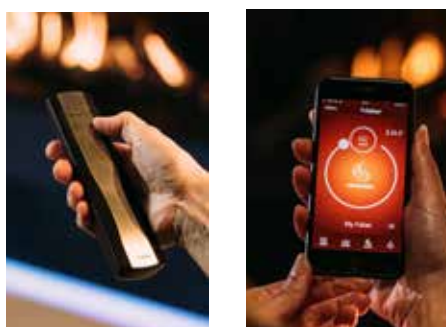

DECORATION OPTIONS

More product information?

Flue material 130/200

* Incl. optional adjustable feet

Specifications

Exterior dimensions WxHxD in mm
1193 x 1173 x 574

Fire display WxHxD in mm
1050 x 650

System
Log Burner 2.0

Decoration
Log set

Back walls
Back wall smooth steel

Remote
ITC Remote

Power
10,0 kW

Operating system
Honeywell

Energy label
B

Options (at a surcharge)

- Symbio Module
- Non-reflective glass
- Black glass back wall
- Inset depth 30 mm
- Inset depth 100 mm
- Adjustable feet
- Wall bracket