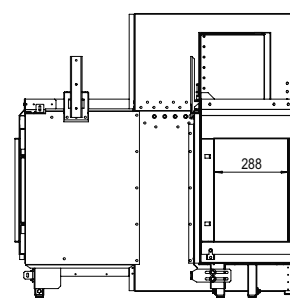

There is **so much to tell...**