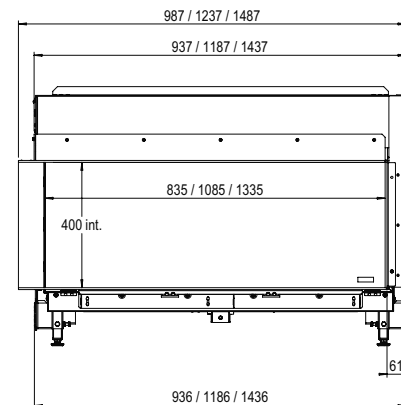

* incl. optional adjustable feet