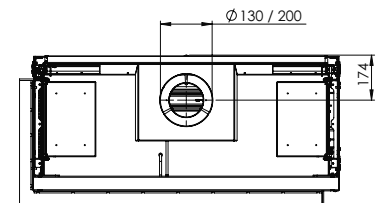

* Incl. optional adjustable feet

There is **so much to tell...**