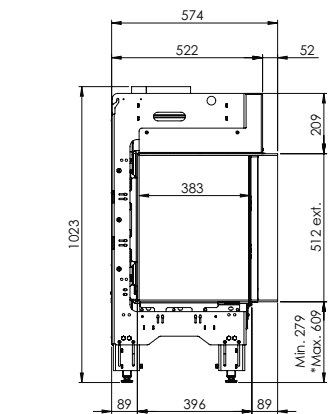

Fire display WxHxD in mm
522 x 500 x 308

System
Log Burner 2.0

Decoration
Log set

Back walls
Back wall smooth steel

Remote
Symax

Power
6,8 kW

Operating system
Mertik

Energy label
A

MatriX | 450/650 II

Specifications

Exterior dimensions WxHxD in mm
637 x 1077 x 502

Fire display WxHxD in mm
485 x 650 x 308

System
Log Burner 2.0

Decoration
Log set

Back walls
Back wall smooth steel

Remote
Symax

Specifications

Exterior dimensions WxHxD in mm
690 x 1077 x 502

Fire display WxHxD in mm
522 x 650 x 308

System
Log Burner 2.0

Decoration
Log set

Back walls
Back wall smooth steel

Remote
Symax

Power
6,8 kW

DECORATION OPTIONS

HPL module

More product information?

Flue material
130/200

* Incl. optional adjustable feet

Specifications

Exterior dimensions WxHxD in mm
1242 x 1023 x 574

Fire display WxHxD in mm
1087 x 500 x 383