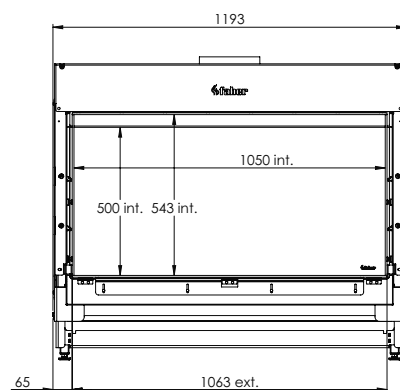

* Incl. optional adjustable feet

There is **so much to tell...**