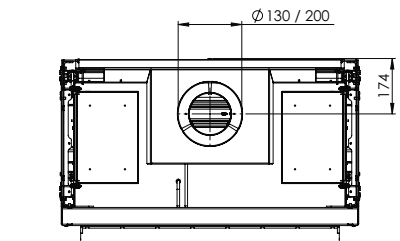

* Incl. optional adjustable feet