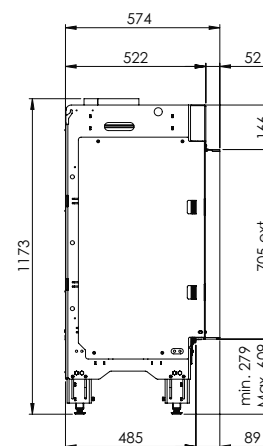

Flue material
130/200

* Incl. optional adjustable feet

Specifications

Exterior dimensions WxHxD in mm
1193 x 1023 x 574

Fire display WxHxD in mm
1050 x 500

System
Log Burner 2.0

Decoration
Log set

Back walls
Back wall smooth steel

Exterior dimensions WxHxD in mm
1242 x 1023 x 574

Fire display WxHxD in mm
1087 x 500 x 383

System
Log Burner 2.0

Decoration
Log set

Back walls
Back wall smooth steel

Remote
ITC Remote

Power
8,1 kW

Operating system
Honeywell

More product information?

Flue material 130/200

* Incl. optional adjustable feet

Specifications

Exterior dimensions WxHxD in mm
1290 x 1023 x 574

Fire display WxHxD in mm
1122 x 500 x 383

System
Log Burner 2.0

There is **so much to tell...**

DECORATION OPTIONS

Symbio module

More product information?

Flue material 130/200

* Incl. optional adjustable feet

Specifications

Exterior dimensions WxHxD in mm
1193 x 1173 x 574