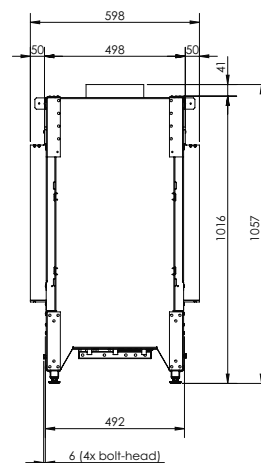

Specifications

Exterior dimensions WxHxD in mm
1301 x 1057 x 598

Fire display WxHxD in mm
821 x 500

System
Log Burner 3.0

Decoration
Log set

Back walls
Back wall smooth steel

Remote
Via app and ITC Remote

Power
10,7 kW

Operating system
Honeywell

Energy label
B

Options (at a surcharge)
HPL Module
Non-reflective glass
Black glass back wall
Adjustable feet

There is **so much to tell...**