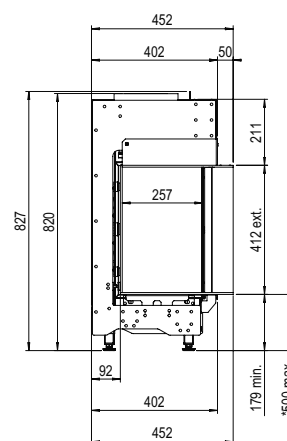

* incl. optional adjustable feet