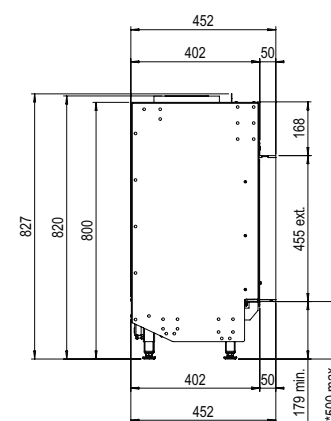

* incl. optional adjustable feet

Specifications

Exterior dimensions WxHxD in mm
1433 x 827 x 452

Fire display WxHxD in mm
1300 x 400

System
Double Line Burner

Decoration
Log set or White Pebble

Back walls
Back wall smooth steel

Remote
Via app and ITC Remote

Power
10,5 kW

Operating system
Honeywell

Energy label
B

Options (at a surcharge)
Non-reflective glass
Black glass back wall
Adjustable feet
Wall bracket