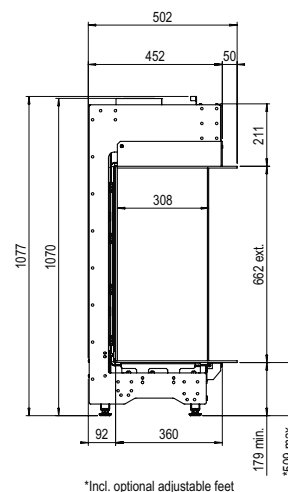

Flue material
130/200

* Incl. optional adjustable feet

Specifications

Exterior dimensions WxHxD in mm
1193 x 1023 x 574

Fire display WxHxD in mm
1050 x 500

System
Log Burner 2.0

Decoration
Log set

Back walls
Back wall smooth steel

MatriX | 450/650 II

Specifications

Exterior dimensions WxHxD in mm
637 x 1077 x 502

Fire display WxHxD in mm
485 x 650 x 308

System
Log Burner 2.0

Decoration
Log set

Back walls
Back wall smooth steel

Remote
Symax

Specifications

Exterior dimensions WxHxD in mm
690 x 1077 x 502

Fire display WxHxD in mm
522 x 650 x 308

System
Log Burner 2.0

Decoration
Log set

Back walls
Back wall smooth steel

Remote
Symax

Power
6,8 kW

Operating system
Mertik

Energy label
A

Options (at a surcharge)
Symbio Module
Non-reflective glass
Black glass back wall
Adjustable feet
Wall bracket

*Incl. optional adjustable feet

Specifications

Exterior dimensions WxHxD in mm
943 x 1023 x 574