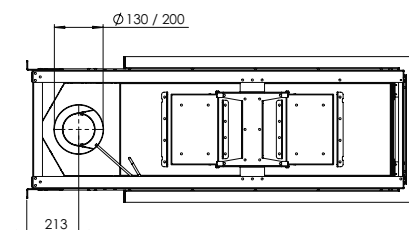

DECORATION OPTIONS

HPL module

More product information?

Flue material
130/200

* Incl. optional adjustable feet

Specifications

Exterior dimensions WxHxD in mm
1604 x 1057 x 598

Fire display WxHxD in mm
1100 x 500 x 400