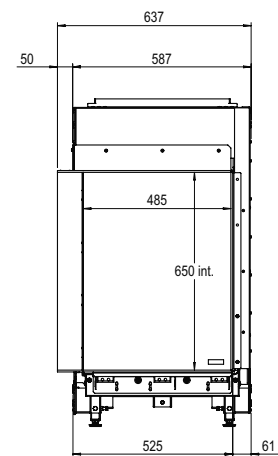

* Incl. optional adjustable feet

There is **so much to tell...**