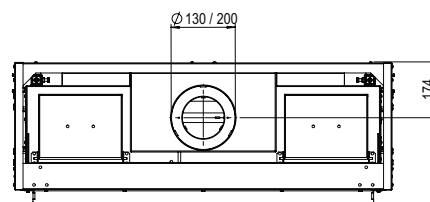

* incl. optional adjustable feet

Specifications

Exterior dimensions WxHxD in mm
1183 x 827 x 452

Fire display WxHxD in mm
1050 x 400

System
Double Line Burner

Decoration
Log set or White Pebble

Back walls
Back wall smooth steel