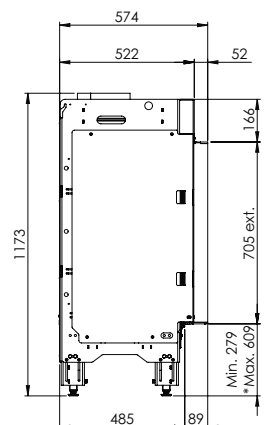

* Incl. optional adjustable feet

Specifications

Exterior dimensions WxHxD in mm
943 x 1173 x 574

Fire display WxHxD in mm
800 x 650

System
Log Burner 3.0

Decoration
Log set

Back walls
Back wall smooth steel

Remote
Via app and ITC Remote

Power
10,3 kW

Operating system
Honeywell

Energy label
B

Options (at a surcharge)
HPL Module
Non-reflective glass
Black glass back wall
Inset depth 30 mm
Inset depth 100 mm
Adjustable feet
Wall bracket