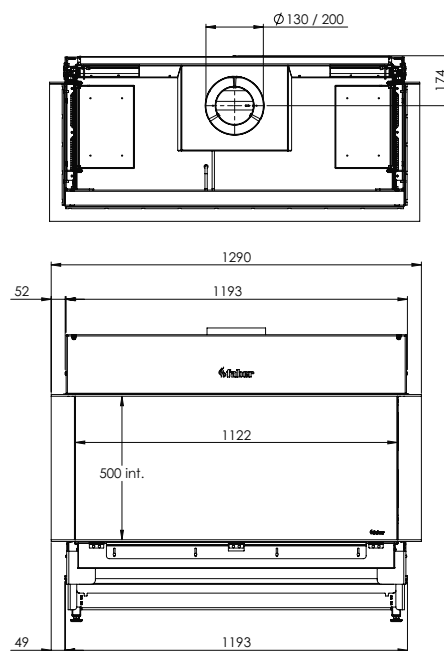

* Incl. optional adjustable feet

There is **so much to tell...**