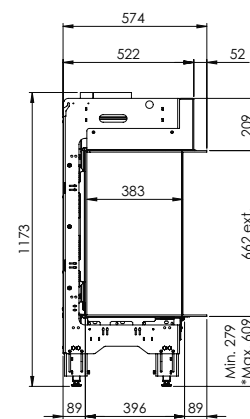

* Incl. optional adjustable feet