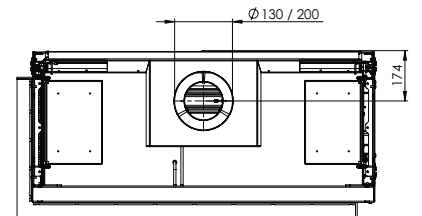

DECORATION OPTIONS

HPL module

More product information?

Flue material
130/200

* Incl. optional adjustable feet

Specifications

Exterior dimensions WxHxD in mm
1242 x 1023 x 574

Fire display WxHxD in mm
1087 x 500 x 383