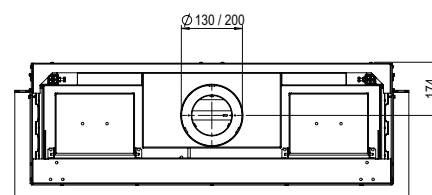

* incl. optional adjustable feet

There is **so much to tell...**