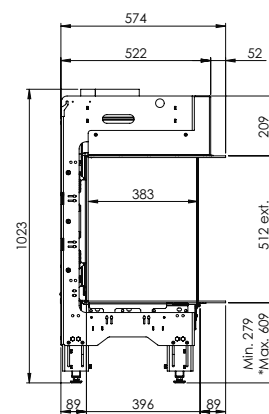

* Incl. optional adjustable feet

There is **so much to tell...**