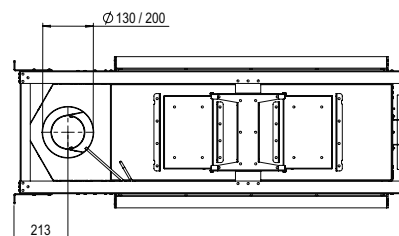

Flue material 130/200

* Incl. optional adjustable feet