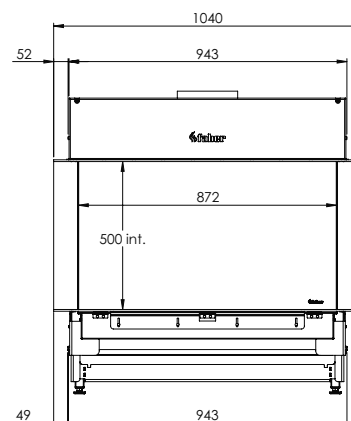

* Incl. optional adjustable feet

Specifications

Exterior dimensions WxHxD in mm
1040 x 1023 x 574

Fire display WxHxD in mm
872 x 500 x 383

System
Log Burner 3.0

Decoration
Log set

Back walls
Back wall smooth steel

Remote
Via app and ITC Remote

Power
10,1 kW

Operating system
Honeywell

Energy label
B

Options (at a surcharge)
HPL Module
Non-reflective glass
Black glass back wall
Inset depth 30 mm
Inset depth 100 mm
Adjustable feet
Wall bracket

There is **so much to tell...**