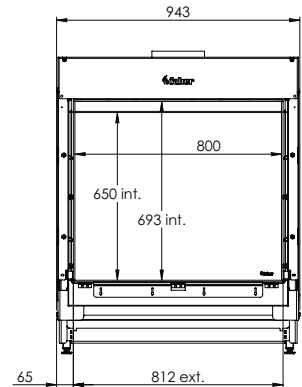

* Incl. optional adjustable feet

Specifications

Exterior dimensions WxHxD in mm
943 x 1173 x 574

Fire display WxHxD in mm
800 x 650

System
Log Burner 3.0

Decoration
Log set

Back walls
Back wall smooth steel

Remote
Via app and ITC Remote

Power
10,3 kW

Operating system
Honeywell

Energy label
B

Options (at a surcharge)
HPL Module
Non-reflective glass
Black glass back wall
Inset depth 30 mm
Inset depth 100 mm
Adjustable feet
Wall bracket