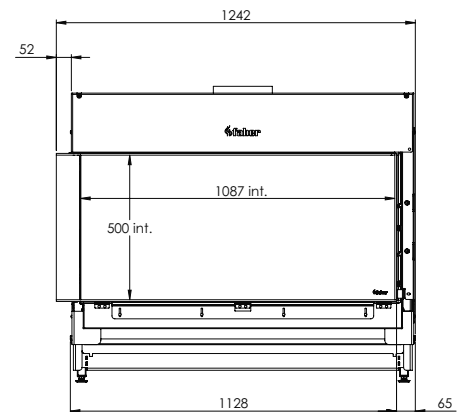

MatriX | 450/650 II

Specifications

Exterior dimensions WxHxD in mm
637 x 1077 x 502

Fire display WxHxD in mm
485 x 650 x 308

System
Log Burner 2.0

Decoration
Log set

Back walls
Back wall smooth steel

Remote
Symax

Specifications

Exterior dimensions WxHxD in mm
690 x 1077 x 502

Fire display WxHxD in mm
522 x 650 x 308

System
Log Burner 2.0

Decoration
Log set

Back walls
Back wall smooth steel

Remote
Symax

Power
6,8 kW

Specifications

Exterior dimensions WxHxD in mm
992 x 1173 x 574

Fire display WxHxD in mm
837 x 650 x 383

System
Log Burner 2.0

Decoration
Log set

Back walls
Back wall smooth steel

Remote
ITC Remote

Power
10,0 kW

DECORATION OPTIONS

HPL module

More product information?

Flue material
130/200

* Incl. optional adjustable feet

Specifications

Exterior dimensions WxHxD in mm
1242 x 1023 x 574

Fire display WxHxD in mm
1087 x 500 x 383