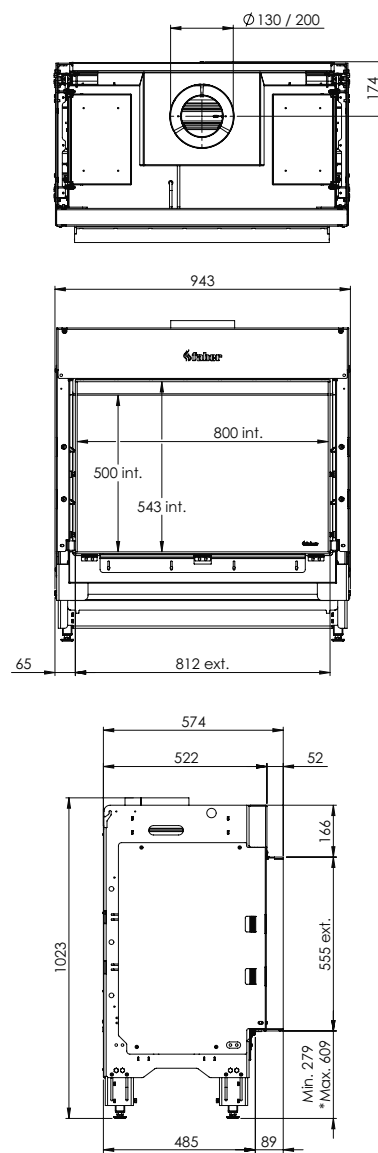

Flue material 130/200

* Incl. optional adjustable feet

There is **so much to tell...**