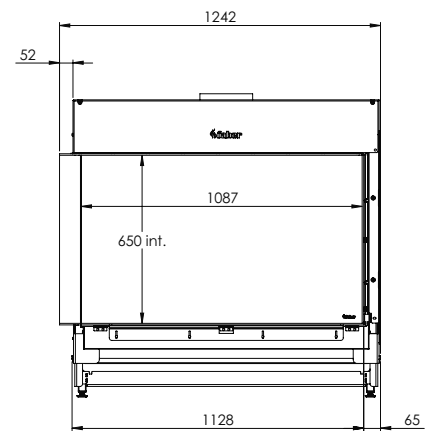

* Incl. optional adjustable feet

There is **so much to tell...**