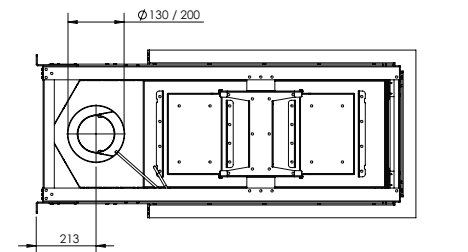

* Inc. optional adjustable feet