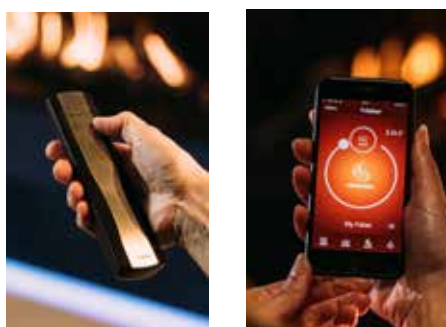

HYBRID FIRE

Matrix | 1050/650 III