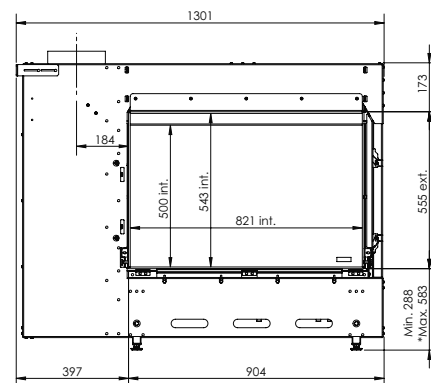

Flue material 130/200

* Inc. optional adjustable feet