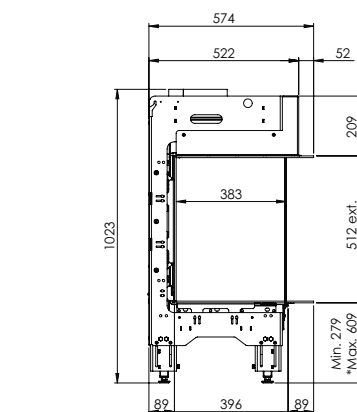

Flue material
130/200

* Incl. optional adjustable feet

Specifications

Exterior dimensions WxHxD in mm
1193 x 1023 x 574

Fire display WxHxD in mm
1050 x 500

System
Log Burner 2.0

Decoration
Log set

Back walls
Back wall smooth steel

Exterior dimensions WxHxD in mm
1242 x 1023 x 574

Fire display WxHxD in mm
1087 x 500 x 383

System
Log Burner 2.0

Decoration
Log set

Back walls
Back wall smooth steel

Remote
ITC Remote

Power
8,1 kW

Operating system
Honeywell

More product information?

Flue material 130/200

* Incl. optional adjustable feet

Specifications

Exterior dimensions WxHxD in mm
1290 x 1023 x 574

Fire display WxHxD in mm
1122 x 500 x 383

System
Log Burner 2.0