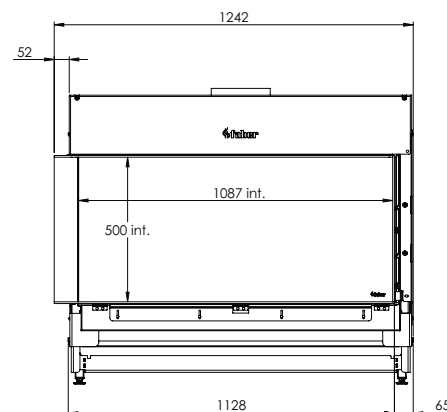

Flue material 130/200

* Incl. optional adjustable feet