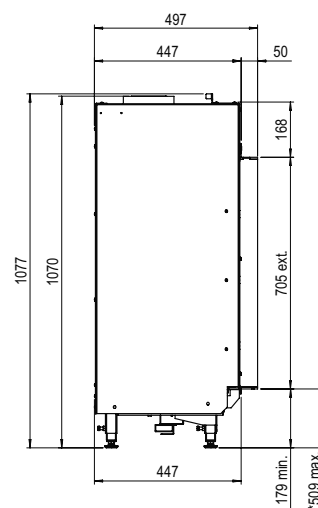

*Incl. optional adjustable feet