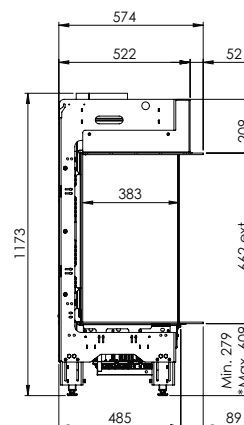

Flue material 130/200

* Incl. optional adjustable feet

Specifications

Exterior dimensions WxHxD in mm
1290 x 1173 x 574

Fire display WxHxD in mm
1122 x 650 x 383

System
Log Burner 3.0

Decoration
Log set

Back walls
Back wall smooth steel

Remote
Via app and ITC Remote

Power
10,1 kW

Operating system
Honeywell

Energy label
B

Options (at a surcharge)
HPL Module
Non-reflective glass
Black glass back wall
Inset depth 30 mm
Inset depth 100 mm
Adjustable feet
Wall bracket