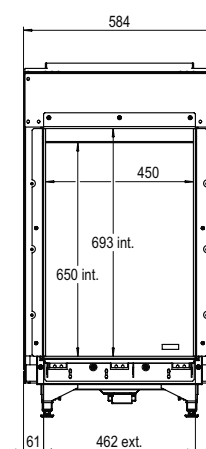

*Incl. optional adjustable feet