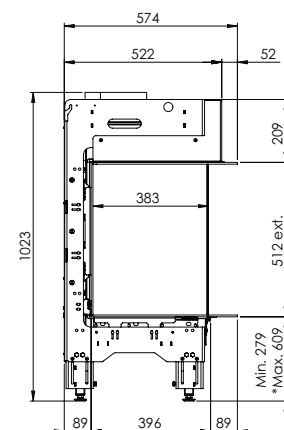

Exterior dimensions WxHxD in mm
1242 x 1023 x 574

Fire display WxHxD in mm
1087 x 500 x 383

System
Log Burner 2.0

Decoration
Log set

Back walls
Back wall smooth steel

Remote
ITC Remote

Power
8,1 kW

Operating system
Honeywell

More product information?

Flue material 130/200

* Incl. optional adjustable feet

Specifications

Exterior dimensions WxHxD in mm
1290 x 1023 x 574

Fire display WxHxD in mm
1122 x 500 x 383

System
Log Burner 2.0

More product information?

Flue material
130/200

Specifications

Exterior dimensions WxHxD in mm
1040 x 1023 x 574

Fire display WxHxD in mm
872 x 500 x 383

System
Log Burner 2.0

Decoration
Log set

Back walls
Back wall smooth steel

* Incl. optional adjustable feet

There is **so much to tell...**

DECORATION OPTIONS

Symbio module

More product information?

Flue material
130/200

Specifications

Exterior dimensions WxHxD in mm
943 x 1175 x 574