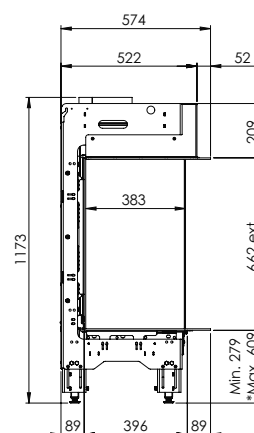

* Incl. optional adjustable feet