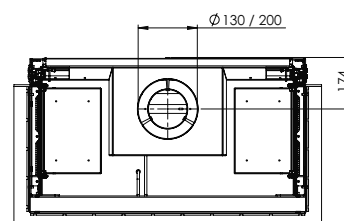

* Incl. optional adjustable feet

Specifications

Exterior dimensions WxHxD in mm
1040 x 1023 x 574

Fire display WxHxD in mm
872 x 500 x 383

System
Log Burner 3.0

Decoration
Log set

Back walls
Back wall smooth steel

Remote
Via app and ITC Remote

Power
10,1 kW

Operating system
Honeywell

Energy label
B

Options (at a surcharge)
HPL Module
Non-reflective glass
Black glass back wall
Inset depth 30 mm
Inset depth 100 mm
Adjustable feet
Wall bracket

There is **so much to tell...**