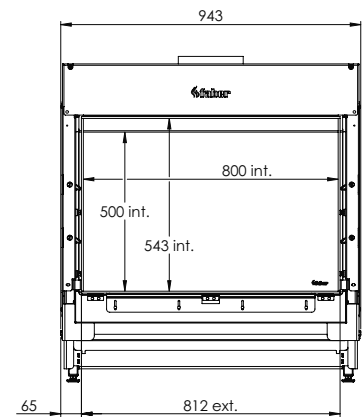

* Incl. optional adjustable feet