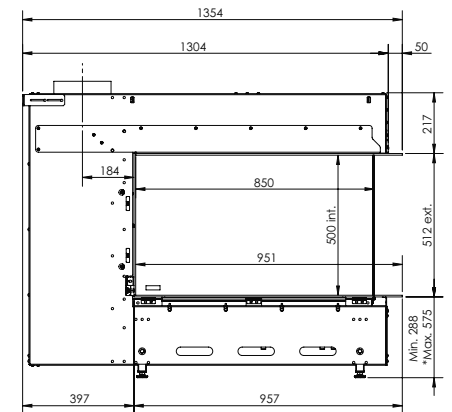

* Inc. optional adjustable feet