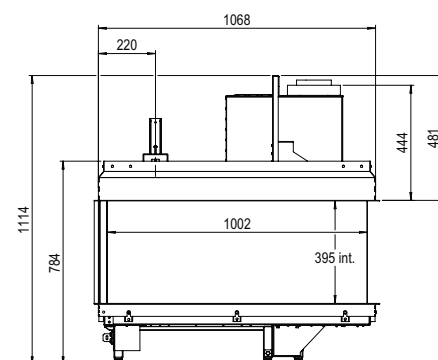

DECORATION OPTIONS

More product information?

Flue material
130/200

There is **so much to tell...**