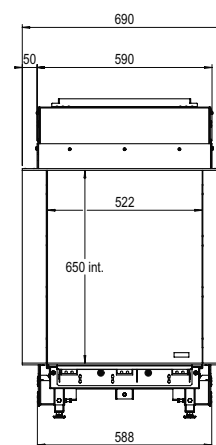

Specifications

Exterior dimensions WxHxD in mm
690 x 1077 x 502

Fire display WxHxD in mm
522 x 650 x 308

System
Log Burner 2.0

Decoration
Log set

Back walls
Back wall smooth steel

Remote
Symax

Power
6,8 kW

Operating system
Mertik

Energy label
A

Options (at a surcharge)
Symbio Module
Non-reflective glass
Black glass back wall
Adjustable feet
Wall bracket

*Incl. optional adjustable feet