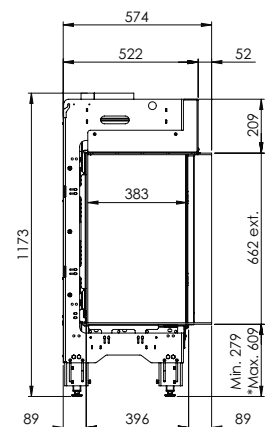

* Incl. optional adjustable feet

There is **so much to tell...**