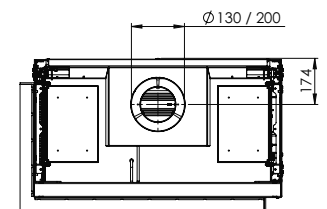

* Incl. optional adjustable feet

There is **so much to tell...**