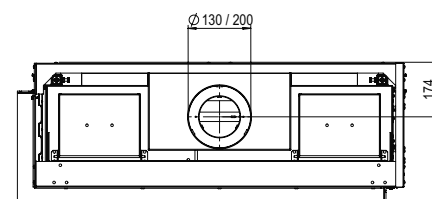

Matrix | 800/400 II

DECORATION OPTIONS

More product information?

Flue material
130/200

* incl. optional adjustable feet

Specifications

Exterior dimensions WxHxD in mm
987 x 827 x 452

Fire display WxHxD in mm
835 x 400 x 257