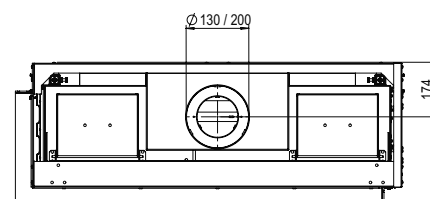

* incl. optional adjustable feet

Specifications

Exterior dimensions WxHxD in mm
1237 x 827 x 452

Fire display WxHxD in mm
1085 x 400 x 257

System
Double Line Burner

Decoration
Log set or White Pebble

Back walls
Back wall smooth steel

Remote
Via app and ITC Remote

Power
8,7 kW

Operating system
Honeywell

Energy label
A

Options (at a surcharge)
Non-reflective glass
Black glass back wall
Adjustable feet
Wall bracket