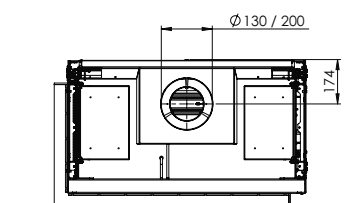

* Incl. optional adjustable feet

There is **so much to tell...**