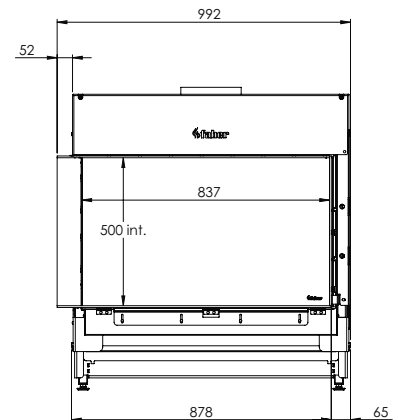

* Incl. optional adjustable feet

Specifications

Exterior dimensions WxHxD in mm
992 x 1023 x 574

Fire display WxHxD in mm
837 x 500 x 383

System
Log Burner 3.0

Decoration
Log set

Back walls
Back wall smooth steel

Remote
Via app and ITC Remote

Power
10,1 kW

Operating system
Honeywell

Energy label
B

Options (at a surcharge)
HPL Module
Non-reflective glass
Black glass back wall
Inset depth 30 mm
Inset depth 100 mm
Adjustable feet
Wall bracket