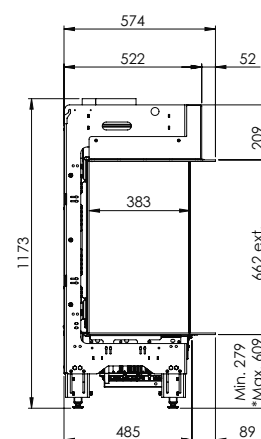

Flue material
130/200

* Incl. optional adjustable feet

Specifications

Exterior dimensions WxHxD in mm
1193 x 1023 x 574

Fire display WxHxD in mm
1050 x 500

System
Log Burner 2.0

Decoration
Log set

Back walls
Back wall smooth steel

More product information?

Flue material 130/200

* Incl. optional adjustable feet

Specifications

Exterior dimensions WxHxD in mm
1290 x 1023 x 574

Fire display WxHxD in mm
1122 x 500 x 383

System
Log Burner 2.0

Fire display WxHxD in mm
1087 x 650 x 383

System
Log Burner 2.0

Decoration
Log set

Back walls
Back wall smooth steel

Remote
ITC Remote

Power
10,0 kW

Operating system
Honeywell

Energy label
B

* Incl. optional adjustable feet

Specifications

Exterior dimensions WxHxD in mm
1290 x 1173 x 574

Fire display WxHxD in mm
1122 x 650 x 383

System
Log Burner 2.0

Decoration
Log set

Back walls
Back wall smooth steel