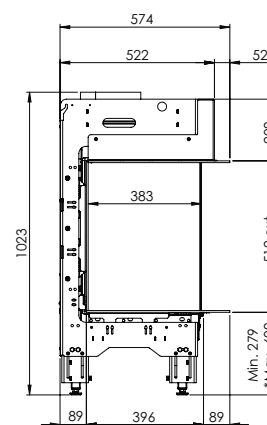

* Incl. optional adjustable feet

Specifications

Exterior dimensions WxHxD in mm
1040 x 1023 x 574

Fire display WxHxD in mm
872 x 500 x 383

System
Log Burner 3.0

Decoration
Log set

Back walls
Back wall smooth steel

Remote
Via app and ITC Remote

Power
10,1 kW

Operating system
Honeywell

Energy label
B

Options (at a surcharge)
HPL Module
Non-reflective glass
Black glass back wall
Inset depth 30 mm
Inset depth 100 mm
Adjustable feet
Wall bracket

There is **so much to tell...**