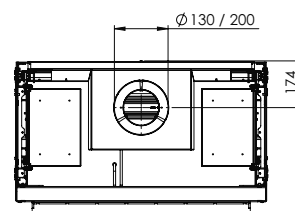

Exterior dimensions WxHxD in mm
1242 x 1023 x 574

Fire display WxHxD in mm
1087 x 500 x 383

System
Log Burner 2.0

Decoration
Log set

Back walls
Back wall smooth steel

Remote
ITC Remote

Power
8,1 kW

Operating system
Honeywell

More product information?

Flue material 130/200

* Incl. optional adjustable feet

Specifications

Exterior dimensions WxHxD in mm
1290 x 1023 x 574

Fire display WxHxD in mm
1122 x 500 x 383

System
Log Burner 2.0

Fire display WxHxD in mm
1087 x 650 x 383

System
Log Burner 2.0

Decoration
Log set

Back walls
Back wall smooth steel

Remote
ITC Remote

Power
10,0 kW

Operating system
Honeywell

Energy label
B

* Incl. optional adjustable feet

There is **so much to tell...**

DECORATION OPTIONS

Symbio module

More product information?

Flue material
130/200

Specifications

Exterior dimensions WxHxD in mm
943 x 1175 x 574