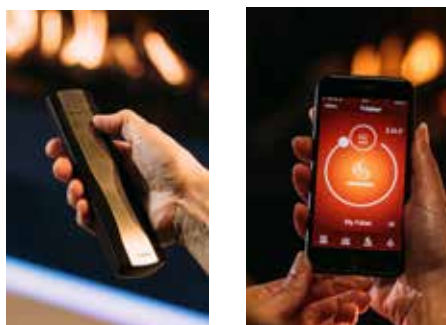

MatriX | 1050/650 I