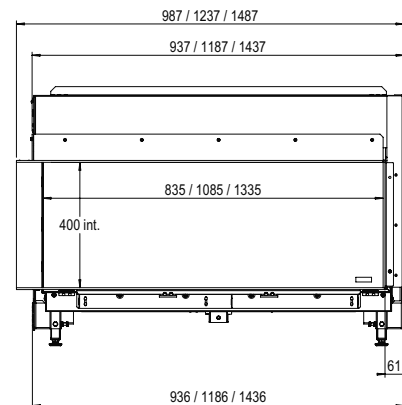

Exterior dimensions WxHxD in mm
943 x 1173 x 574

Fire display WxHxD in mm
800 x 650

System
Log Burner 3.0

Decoration
Log set

Back walls
Back wall smooth steel

Remote
Via app and ITC Remote

Power
10,3 kW

Operating system
Honeywell

* incl. optional adjustable feet

Specifications

Exterior dimensions WxHxD in mm
1183 x 827 x 452

Fire display WxHxD in mm
1050 x 400

System
Double Line Burner

Decoration
Log set or White Pebble

Back walls
Back wall smooth steel

DECORATION OPTIONS

More product information?

Flue material
130/200

* incl. optional adjustable feet

Specifications

Exterior dimensions WxHxD in mm
1237 x 827 x 452

Fire display WxHxD in mm
1085 x 400 x 257

System
Double Line Burner

LINEAR FIRE

MatriX | 1050/400 III

Specifications

Exterior dimensions WxHxD in mm
1290 x 827 x 452

Fire display WxHxD in mm
1122 x 400 x 257

System
Double Line Burner

Decoration
Log set or White Pebble

Back walls
Back wall smooth steel