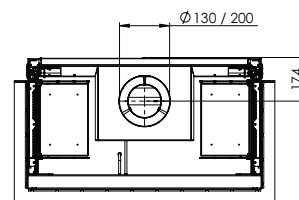

Flue material 130/200

Specifications

Exterior dimensions WxHxD in mm
1040 x 1173 x 574

Fire display WxHxD in mm
872 x 650 x 383

System
Log Burner 3.0

Decoration
Log set

Back walls
Back wall smooth steel

Remote
Via app and ITC Remote

Power
10,3 kW

Operating system
Honeywell

Energy label
B

Options (at a surcharge)
HPL Module
Non-reflective glass
Black glass back wall
Inset depth 30 mm
Inset depth 100 mm
Adjustable feet
Wall bracket